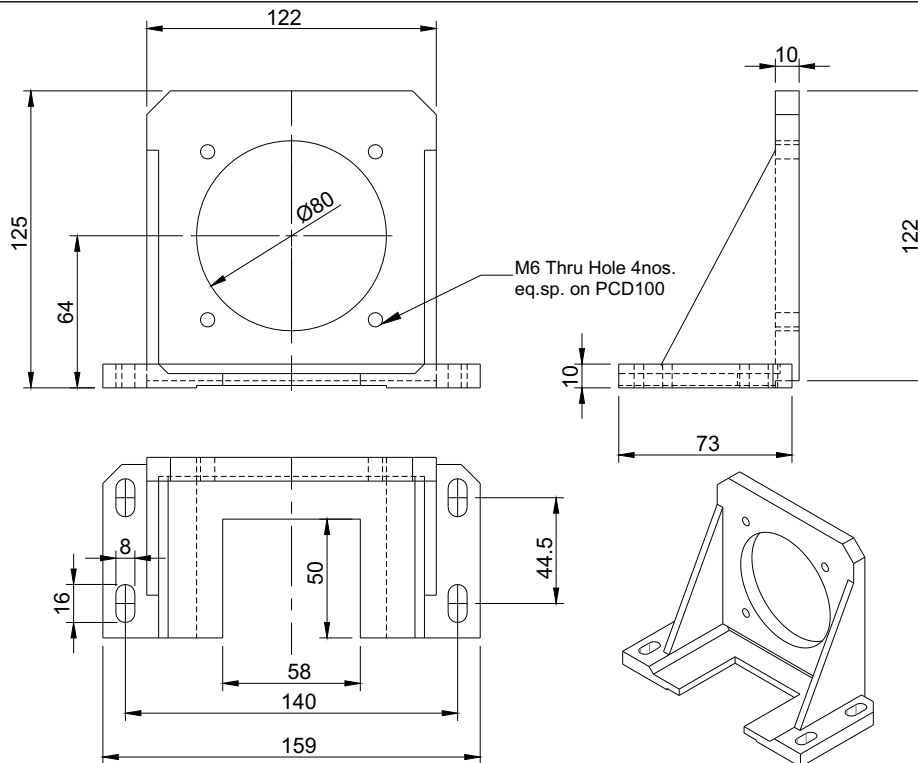

SPECIFICATION SHEET
Bholanath

NEMA 34(86MM)
Model No:- BH86-MB-PL
MOUNTING BRACKET

BHOLANATH Mounting Bracket, BH86-MB-PL Suitable For All Nema 34(86MM) Frame Size Planetary Geared Stepper Motors. Constructed Of High Tensile Alloy Steel, **Welded** Construction, With Adjustable Slots For Easier Fitting.

Weight:- 1.25KG

Bholanath Precision Engineering Pvt.Ltd.

11,Kembros Ind.Estate , Sonapur Lane , Bhandup (W),Mumbai - 400078.

Telefax/Phone : 25662856/25664338/67993260 Email : support@bholanath.in

Mobile No : 9920903825/9821671733/9930514603/9819515543/9323166582.