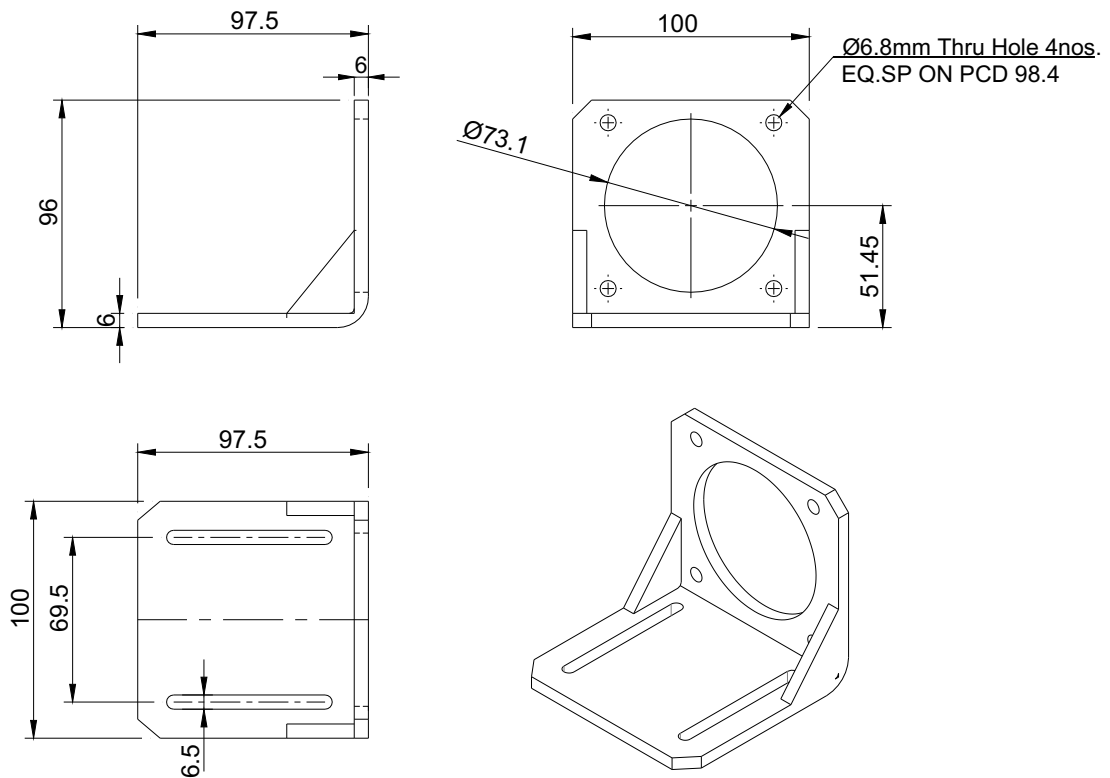

SPECIFICATION SHEET
Bholanath

NEMA 34(86MM)
Model No:- BH86-MB
MOUNTING BRACKET

BHOLANATH Mounting Bracket, BH86-MB is suitable For All Nema 34(86MM) Frame Size Stepper Motors. Constructed Of High Tensile Alloy Steel, Single Piece Construction, With Adjustable Slots for easier fitting.

Weight:- 0.6KG

Bholanath Precision Engineering Pvt.Ltd.

11,Kembros Ind.Estate , Sonapur Lane , Bhandup (W),Mumbai - 400078.
Telefax/Phone : 25662856/25664338/67993260 Email : support@bholanath.in
Mobile No : 9920903825/9821671733/9930514603/9819515543/9323166582.