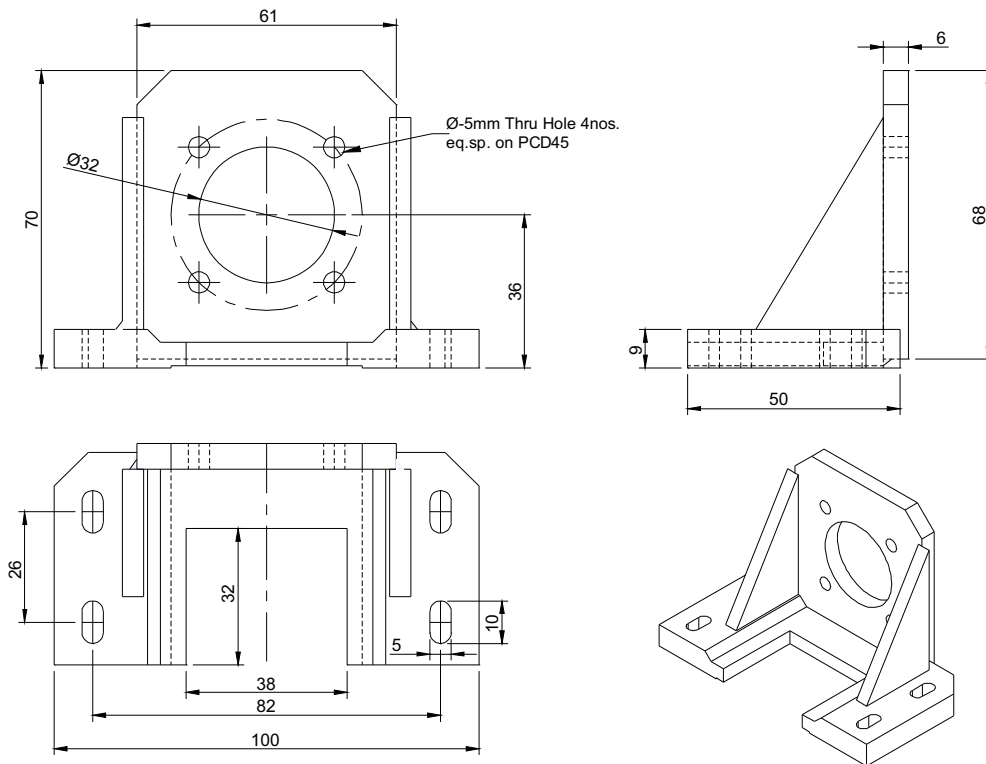

SPECIFICATION SHEET
Bholanath

NEMA 23(57MM)
Model No:- BH57-MB-PL
MOUNTING BRACKET

BHOLANATH Mounting Bracket, BH57-MB-PL Suitable For All Nema 23(57MM) Frame Size Planetary Geared Stepper Motors. Constructed Of High Tensile Alloy Steel, **Welded** Construction, With Adjustable Slots For Easier Fitting.

Weight:- 0.32KG

Bholanath Precision Engineering Pvt.Ltd.

11,Kembros Ind.Estate , Sonapur Lane , Bhandup (W),Mumbai - 400078.
Telefax/Phone : 25662856/25664338/67993260 Email : support@bholanath.in
Mobile No : 9920903825/9821671733/9930514603/9819515543/9323166582.