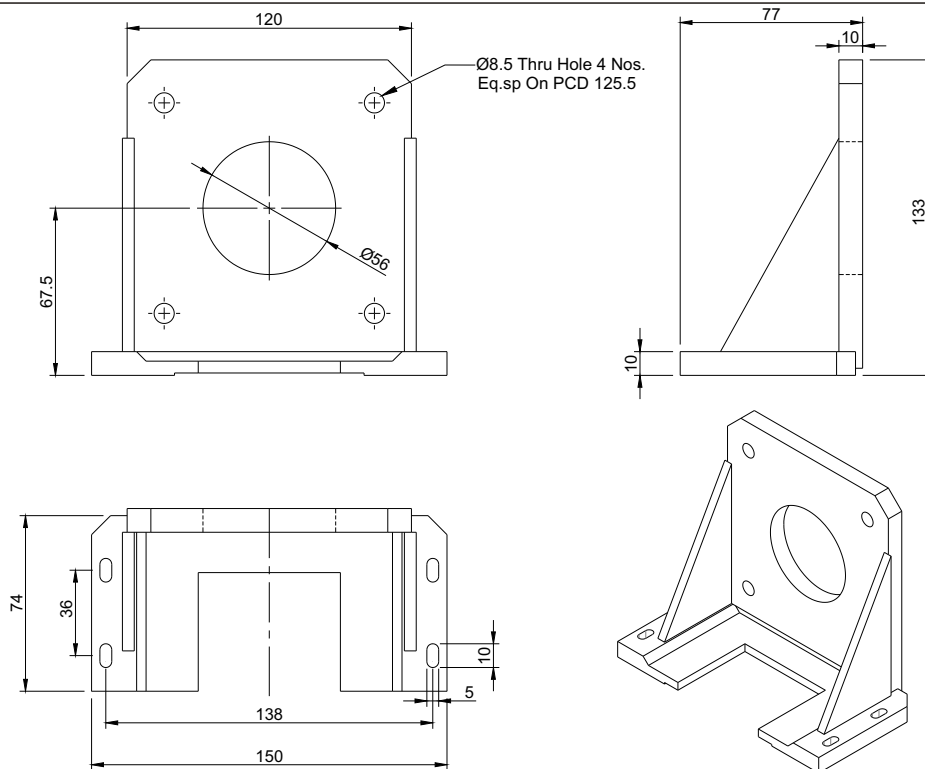

SPECIFICATION SHEET
Bholanath

NEMA 42(110MM)
Model No:- BH110-MB
MOUNTING BRACKET

BHOLANATH Mounting Bracket, BH110-MB is suitable For All Nema 42(110MM) Frame Size Stepper Motors. Constructed Of High Tensile Alloy Steel, Single Piece Construction, With Adjustable Slots for easier fitting.

Weight:- 1.3KG

Bholanath Precision Engineering Pvt.Ltd.

11,Kembros Ind.Estate , Sonapur Lane , Bhandup (W),Mumbai - 400078.
Telefax/Phone : 25662856/25664338/67993260 Email : support@bholanath.in
Mobile No : 9920903825/9821671733/9930514603/9819515543/9323166582.