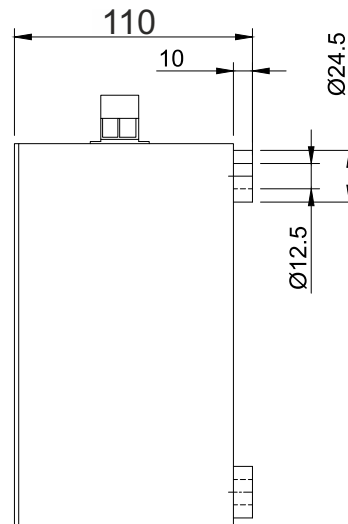

SPECIFICATION SHEET
Bholanath

TRANSFORMER
BH-75 Volts AC

All Dimensions are in mm.

► **Wiring Diagram**

► **Transformer Details :-**

- **INPUT : 230 VAC**
- **OUTPUT : 75 VAC**
- **CAP : 6 AMP**
- **WEIGHT : 5.4 Kg**