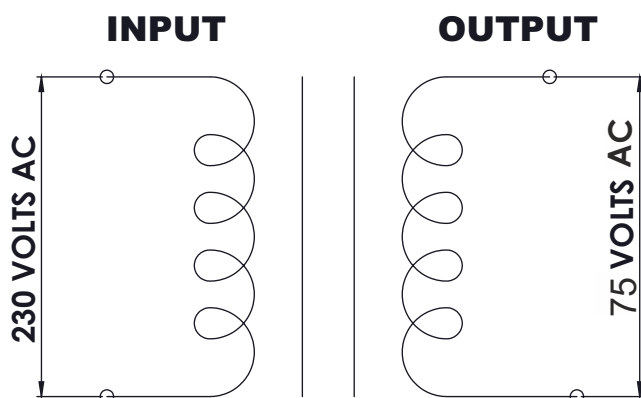

SPECIFICATION SHEET
Bholanath

TRANSFORMER
BH-75 Volts AC

All Dimensions are in mm.

► **Wiring Diagram**

► **Transformer Details :-**

- **INPUT : 230 VAC**
- **OUTPUT : 75 VAC**
- **CAP : 6 AMP**
- **WEIGHT : 5.4 Kg**