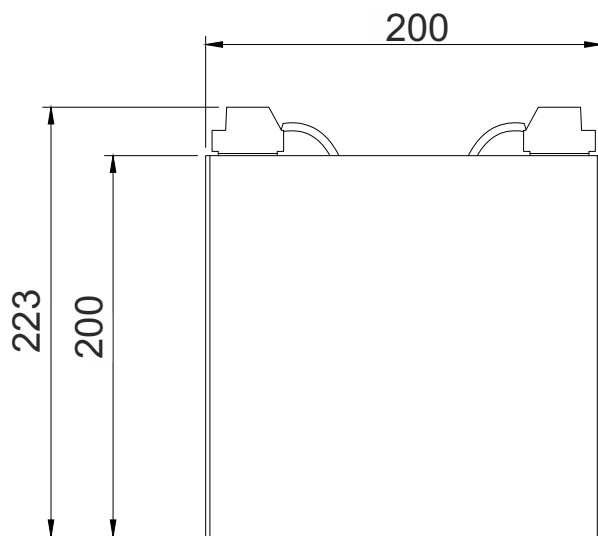

SPECIFICATION SHEET
Bholanath

TRANSFORMER
BH-75 Volts AC

All Dimensions are in mm.

► **Wiring Diagram**

► **Transformer Details :-**

- **INPUT : 230 VAC**
- **OUTPUT : 75 VAC**
- **CAP : 6 AMP**
- **WEIGHT : 5.4 Kg**